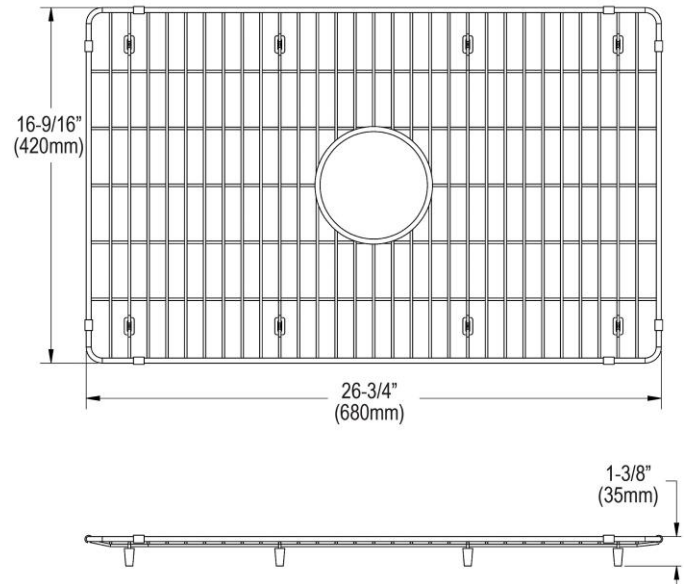

PART: _____ QTY: _____

PROJECT: _____

CONTACT: _____

DATE: _____

NOTES: _____

APPROVAL: _____

In keeping with our policy of continuing product improvement, Elkay reserves the right to change product specifications without notice. Please visit elkay.com for the most current version of Elkay product specification sheets. This specification describes an Elkay product with design, quality, and functional benefits to the user. When making a comparison of other producers' offerings, be certain these features are not overlooked.